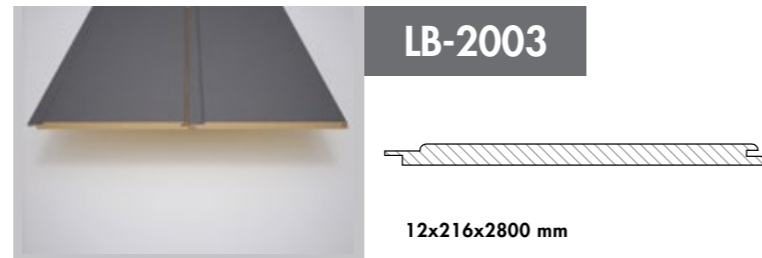

Innovative and attractive!

AGT Wall Profiles add a unique warmth to interior design decorations with its shades those suit every taste.

LB-2050
SOFT TOUCH FIRTINA GRİ/
SOFT TOUCH STORM GREY

DUVAR KAPLAMA VE DEKORASYON PROFİLLERİ WALL AND DECORATION PROFILES