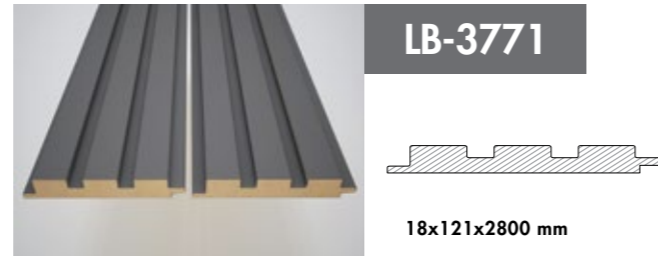

Innovative and attractive!

AGT Wall Profiles add a unique warmth to interior design decorations with its shades those suit every taste.

LB-2050
SOFT TOUCH FIRTINA GRİ/
SOFT TOUCH STORM GREY

DUVAR KAPLAMA VE DEKORASYON PROFİLLERİ WALL AND DECORATION PROFILES