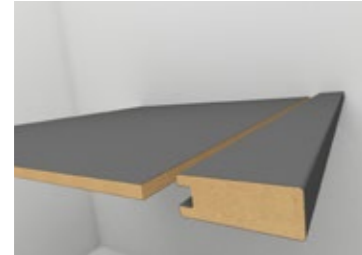

8 mm Kapak Profili
8mm Cabinet Door Profile