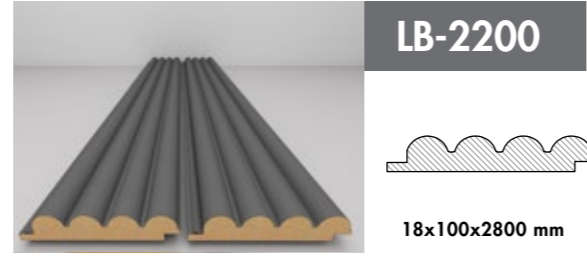

Innovative and attractive!

AGT Wall Profiles add a unique warmth to interior design decorations with its shades those suit every taste.

LB-2050
SOFT TOUCH FIRTINA GRİ/
SOFT TOUCH STORM GREY

DUVAR KAPLAMA VE DEKORASYON PROFİLLERİ WALL AND DECORATION PROFILES