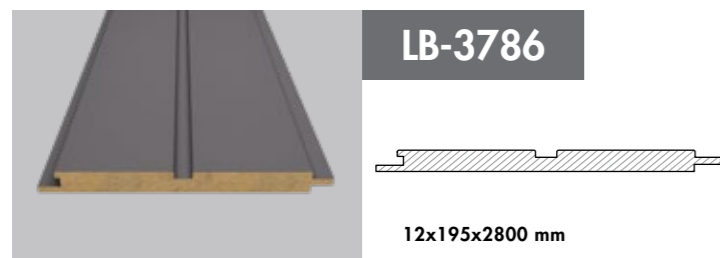

Innovative and attractive!

AGT Wall Profiles add a unique warmth to interior design decorations with its shades those suit every taste.

LB-2050
SOFT TOUCH FIRTINA GRİ/
SOFT TOUCH STORM GREY

DUVAR KAPLAMA VE DEKORASYON PROFİLLERİ WALL AND DECORATION PROFILES