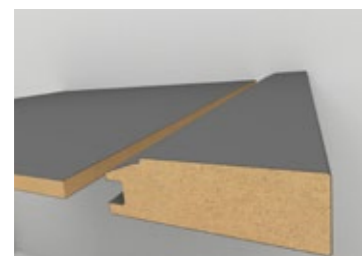

18x70x2800 mm

8 mm Kapak Profili
8mm Cabinet Door Profile

MP-5174

22x70x2800 mm

8 mm Kapama Profili
8 mm Cover Profile

MP-5176

22x70x2800 mm

Taç Profili
Crown Profile