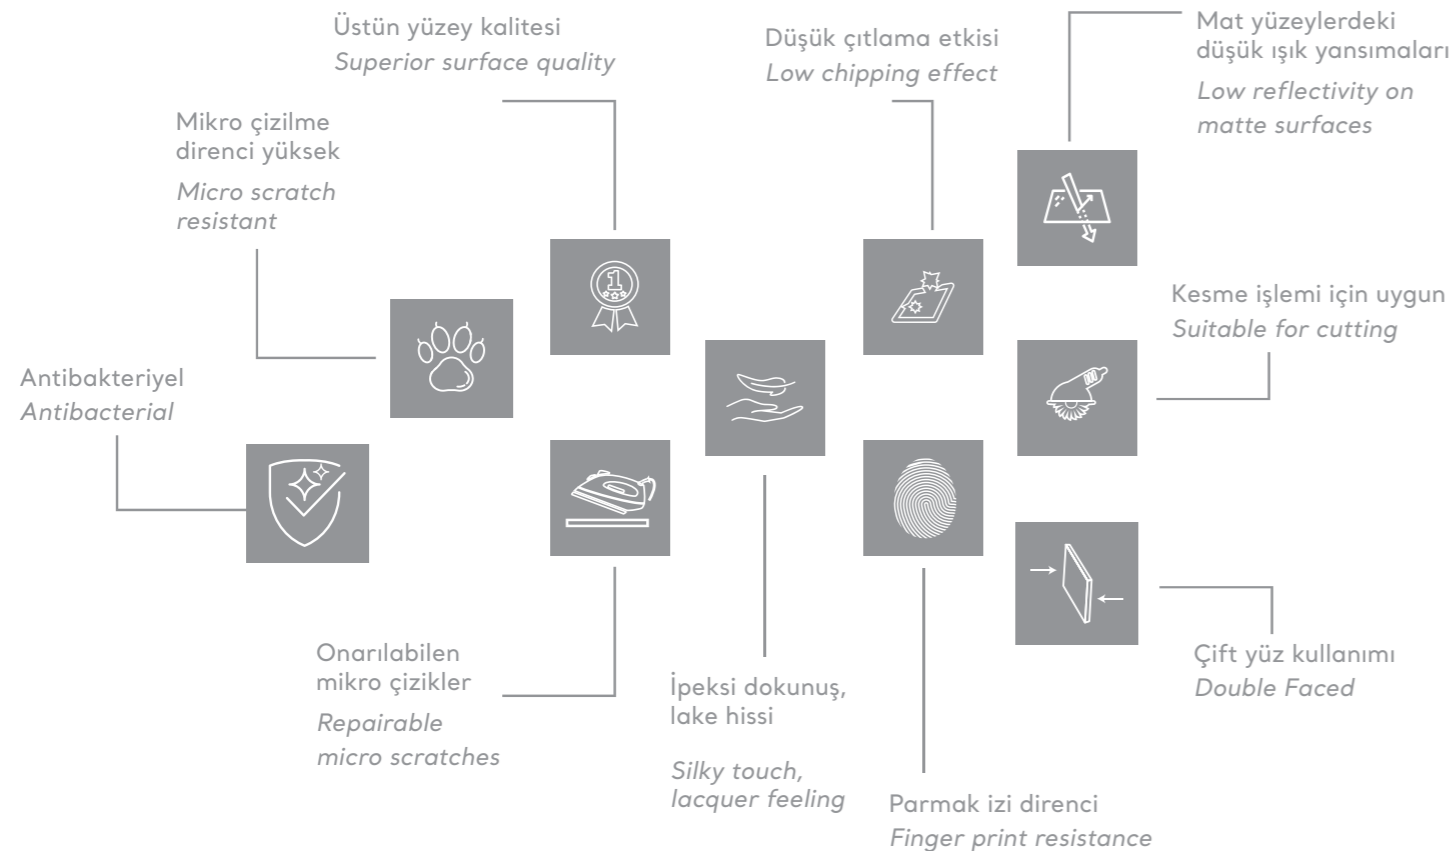

SUPRAMAT DEKORLAR

SUPRAMAT DECORS

3012 Kar Beyaz/Snow White	3028 İnci Beyaz/Pearl White	3018 Ay Işığı/Moon Light	3019 Sahara Krem/Sahara Cream
3013 Meltem Bej/Breeze Beige	3020 Safari Gri/Safari Grey	3016 Pembe Papatya/Pinky Daisy	3015 Makaron Yeşil/Macaron Green
3021 Buz Gri/Ice Grey	3017 Zamansız Gri/Timeless Grey	3027 Orman Yeşili/Forest Green	3029 Pasifik/Glamorous Pasific
3011 Londra Mavi/London Blues	3026 Rustik Kırmızı/Rustic Red	3025 Bitter/Bitter	3014 Bulutlu Gri/Cloudy Grey
3024 Çakıl Gri/Pebble Grey	3022 Royal Gri/Royal Grey	3023 Yunus Gri/Dolphin Grey	3010 İnci Siyah/Pearl Black

Renkler basılı ve dijital kataloglarda farklılık gösterebilir. Lütfen, satış noktalarımızda bulunan gerçek ürünler ile karşılaştırınız.
Colors may vary in digital and printed catalogs. Please compare with the actual products in the sales points.

TEKNİK ÖZELLİKLER / TECHNICAL DATA SHEET

ÖLÇÜ / MEASUREMENT: 08 x 1220 x 2800 mm / 18 x 1220 x 2800 mm

ÖZELLİKLER / PROPERTIES	DEĞER / VALUE	BİRİM / UNIT	METOD / METHOD
ÇİZİLME DAYANIMI / SCRATCH RESISTANCE	6 H	H	ISO 15184
ÇİZİLME DAYANIMI / SCRATCH RESISTANCE	1,5 N	N	ISO 4586-2
KIRILMADA UZUNLUK / ELONGATION AT BREAK	LONG. >50	%	ISO R527-3 / ACCORDING TO ISO R527-3
LEKE DİRENCİ / STAIN RESISTANCE	5	-	-
IŞIK DİRENCİ / LIGHT RESISTANCE	5	GRİ ÖLÇEK / GREY SCALE	BÖLÜM 5 DIŞINDA, B KULLANIM YÖNTEMİ (İÇ MEKAN) / EXCEPT PART 5, USE METHOD B (INDOOR)
AŞINMA DİRENCİ / WEAR RESISTANCE	4	-	UNI EN 438/10
PARLAKLIK 60° / GLOSS 60°	3	PARLAKLIK / GLOSS	±1 PARLAKLIK / ±1 GLOSS
SICAKLIK DAYANIMI / TEMPERATURE RESISTANCE	90	°C	-
MİKRO ÇİZİLMELERE KARŞI YÜZEY DİRENCİNİN DEĞERLENDİRİLMESİ / EVALUATION OF SURFACE RESISTANCE TO MICRO-SCRATCHES	9	% DEĞİŞİM / % CHANGE	TS CEN / TS 16611 (Method A)
SOĞUK SIVILARA DAYANIM (KİMYASALLARA DAYANIM) / RESISTANCE TO COLD LIQUIDS (RESISTANCE TO CHEMICALS)	5	CLASS	EN 12720 + A1
KURU ISIYA KARŞI YÜZEY DAYANIKLILIĞI (70 °C) / SURFACE RESISTANCE TO DRY HEAT (70 °C)	5	CLASS	EN 12722
ISLAK SICAKLIĞA KARŞI YÜZEY DAYANIKLILIĞI (70 °C) / DETERMINATION OF SURFACE RESISTANCE TO WET TEMPERATURE (70 °C)	5	CLASS	EN 12721

RENK / COLOUR	AÇIK RENKLER / LIGHT COLOURS	ΔE	MAX 0,80
		ΔL	±0,50
KOYU RENKLER / DARK COLOURS	Δa	±0,30	
	Δb	±0,40	
	ΔE	MAX 1,00	
	ΔL	±0,70	
		Δa	±0,60
		Δb	±0,60

*Mikro çizikler meydana gelirse yüzey kolayca tamir edilebilir. Çizikler ürünün yüzeyindeki ilk katmanı kaldıracak kadar derin olmamalıdır. Yüzeydeki lak tabakasına kalıcı zarar verecek çizikler doğal olarak kaybolmamaktadır.

*In case micro-scratches occur, the surface can be easily repaired. Scratches should not be deep enough to remove first layer on the surface of the product. The scratches formed permanently damage the lacquer layer do not disappear naturally.

Kolay Onarım Detayları:

- Yüzey üzerine pamuklu kumaş konulur ve ütü ile ısıtılır.
- Yüzeyi 100-120 °C sıcaklıkta yaklaşık 20-30 saniye boyunca düzgün bir şekilde ütöleyin.
- Ütüyü ve kumaşı kaldırın. Yüzey soğuduktan sonra ilk haline geri dönecektir.

Easy Repaired Details:

- It is sufficient to lay a cotton fabric on the surface and heat the fabric with an iron.
- Iron the surface uniformly for about 20-30 seconds with a temperature of 100-120 °C.
- Then remove the iron and the fabric. The surface will return as new.