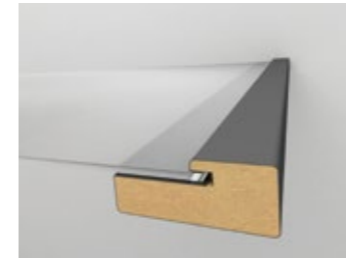

MP-1032

**6002
HG Yeni Siyah/
HG New Black**

**734
Soft Touch Beyaz/
Soft Touch White**

MOBİLYA PROFİLLERİ FURNITURE PROFILES

4 mm Cam Profili
4mm Glass Profile

MP-1052

22x47x2800 mm

8 mm Kapak Profili
8mm Cabinet Door Profile