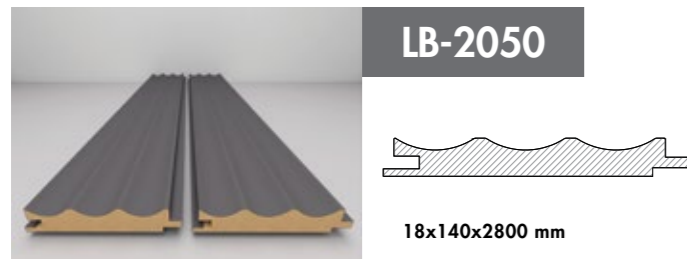

Innovative and attractive!

AGT Wall Profiles add a unique warmth to interior design decorations with its shades those suit every taste.

LB-2050
SOFT TOUCH FIRTINA GRİ/
SOFT TOUCH STORM GREY

DUVAR KAPLAMA VE DEKORASYON PROFİLLERİ WALL AND DECORATION PROFILES