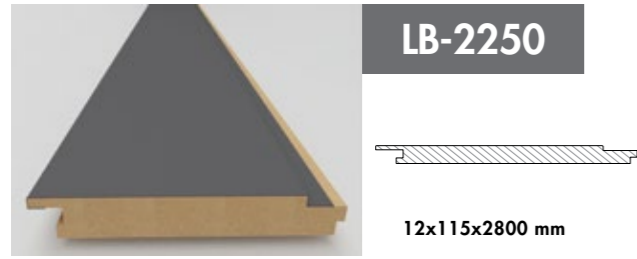

Innovative and attractive!

AGT Wall Profiles add a unique warmth to interior design decorations with its shades those suit every taste.

LB-2050
SOFT TOUCH FIRTINA GRİ/
SOFT TOUCH STORM GREY

DUVAR KAPLAMA VE DEKORASYON PROFİLLERİ WALL AND DECORATION PROFILES