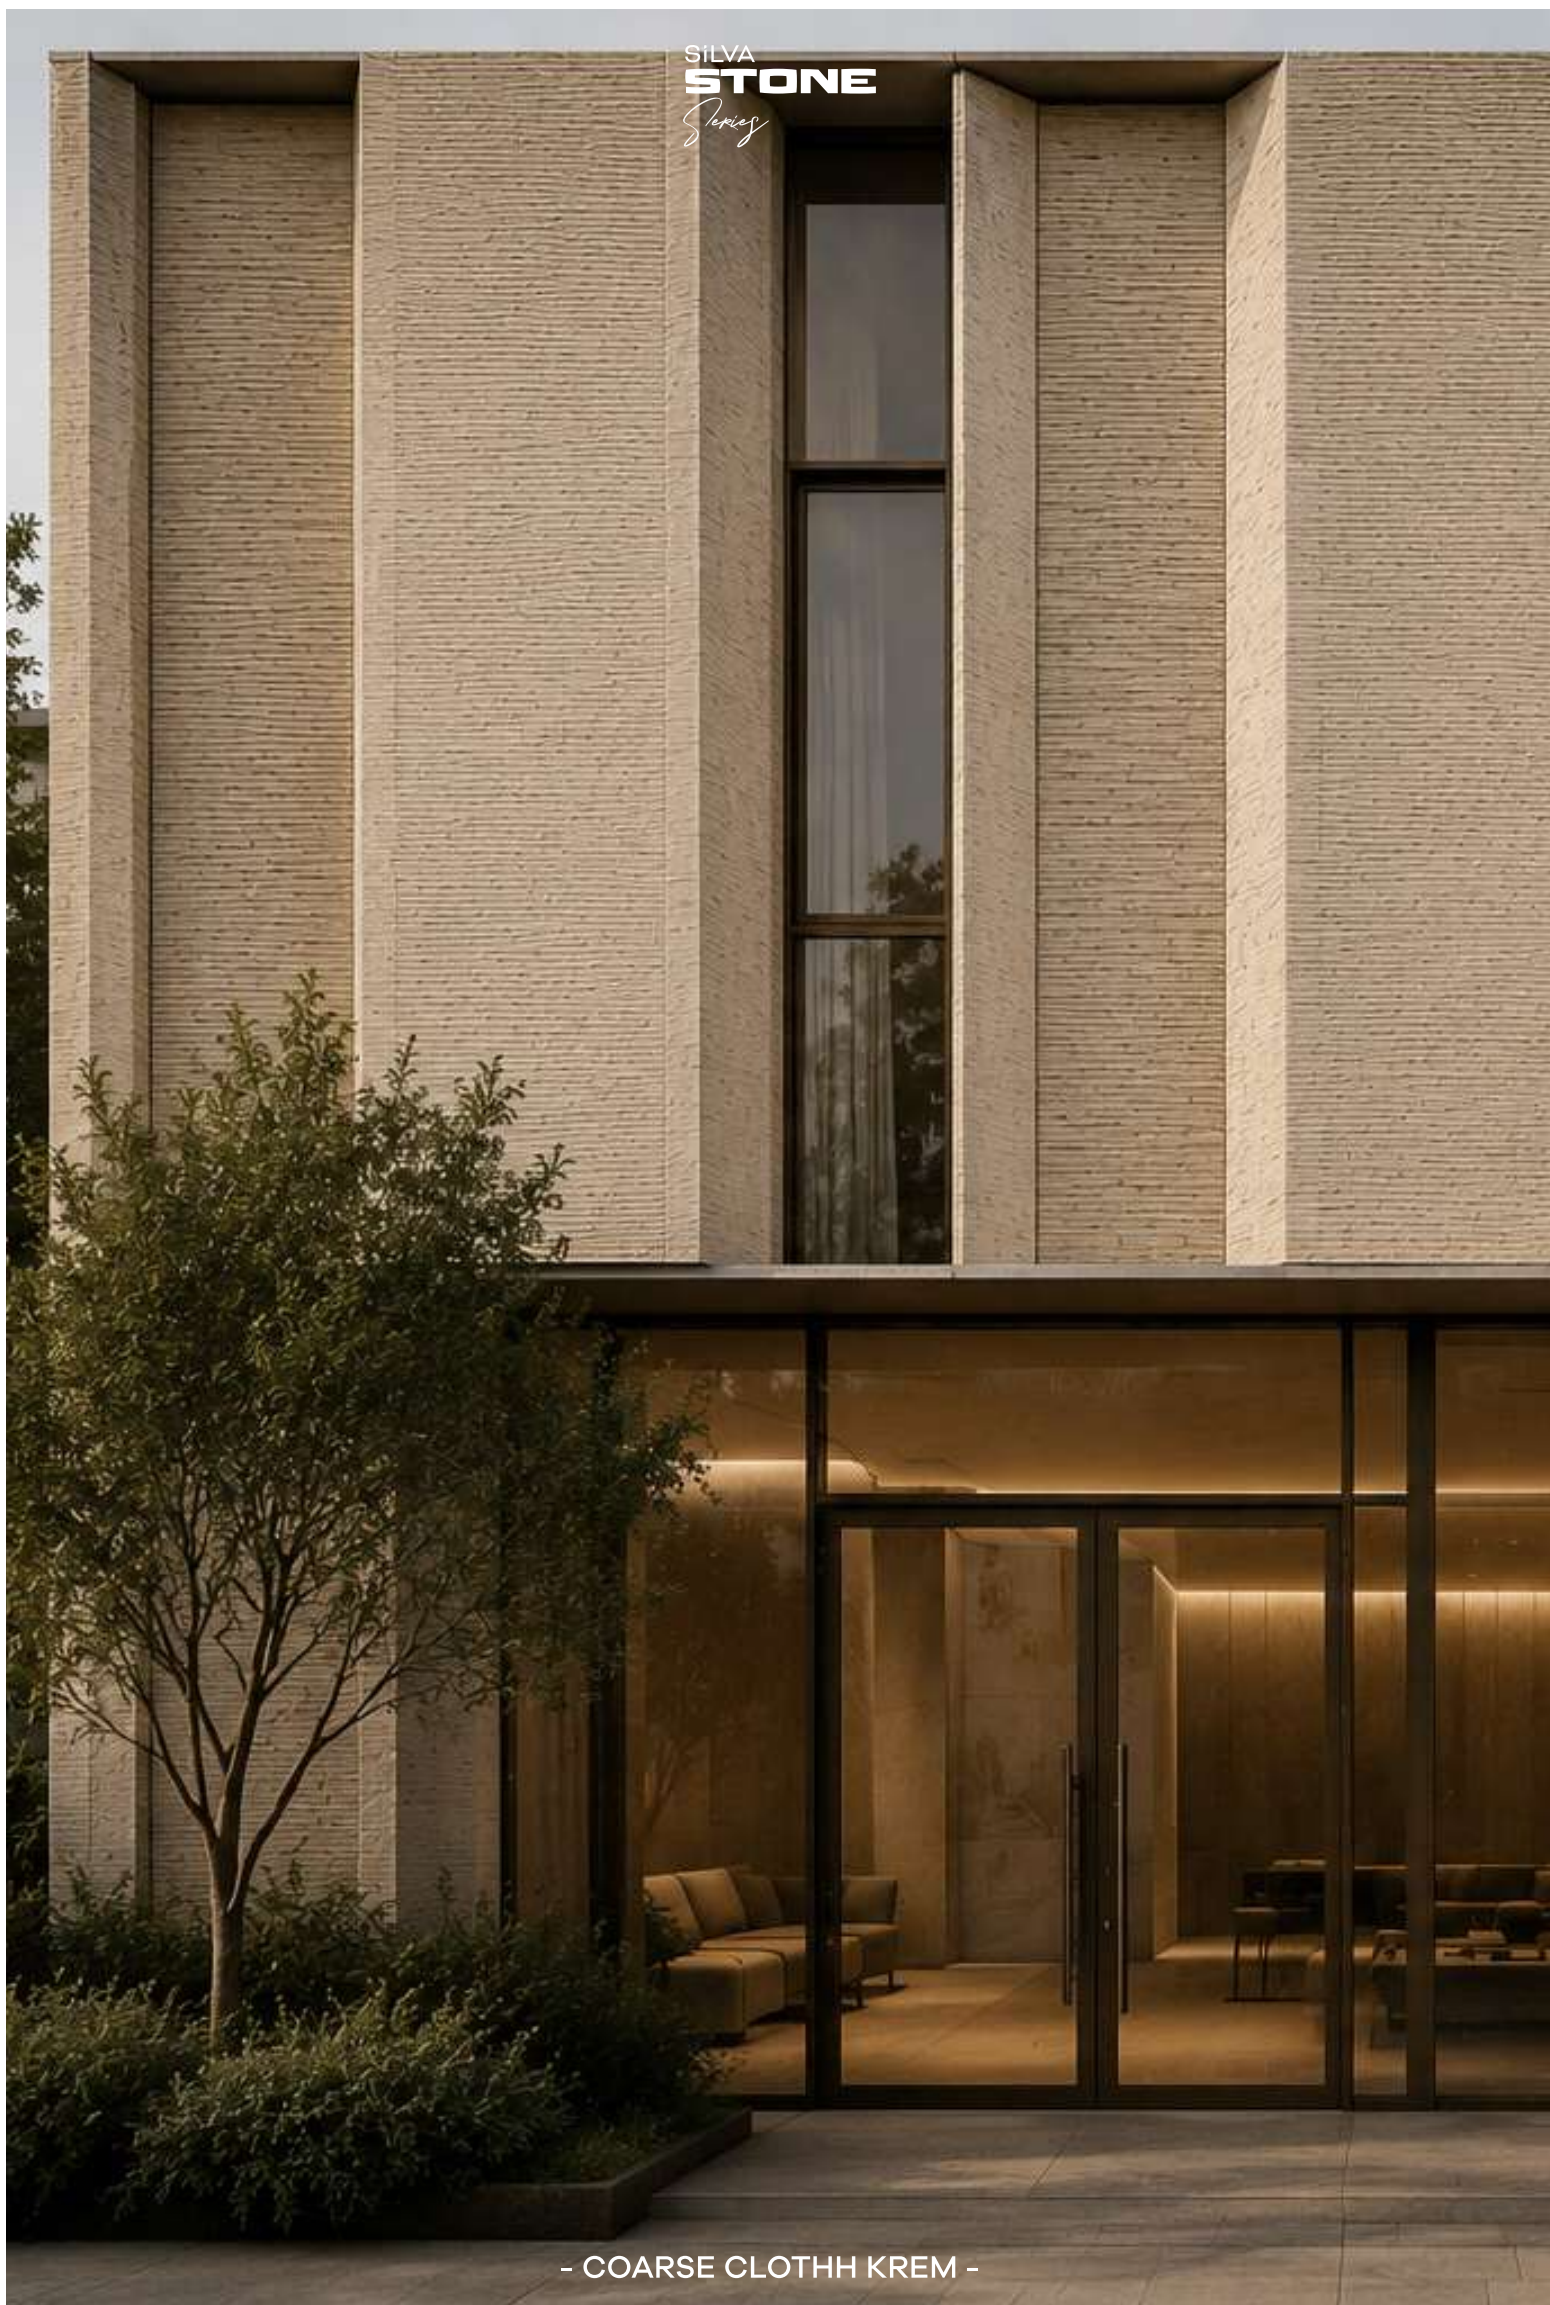

SILVA
STONE
Series

- COARSE CLOTHH KREM -