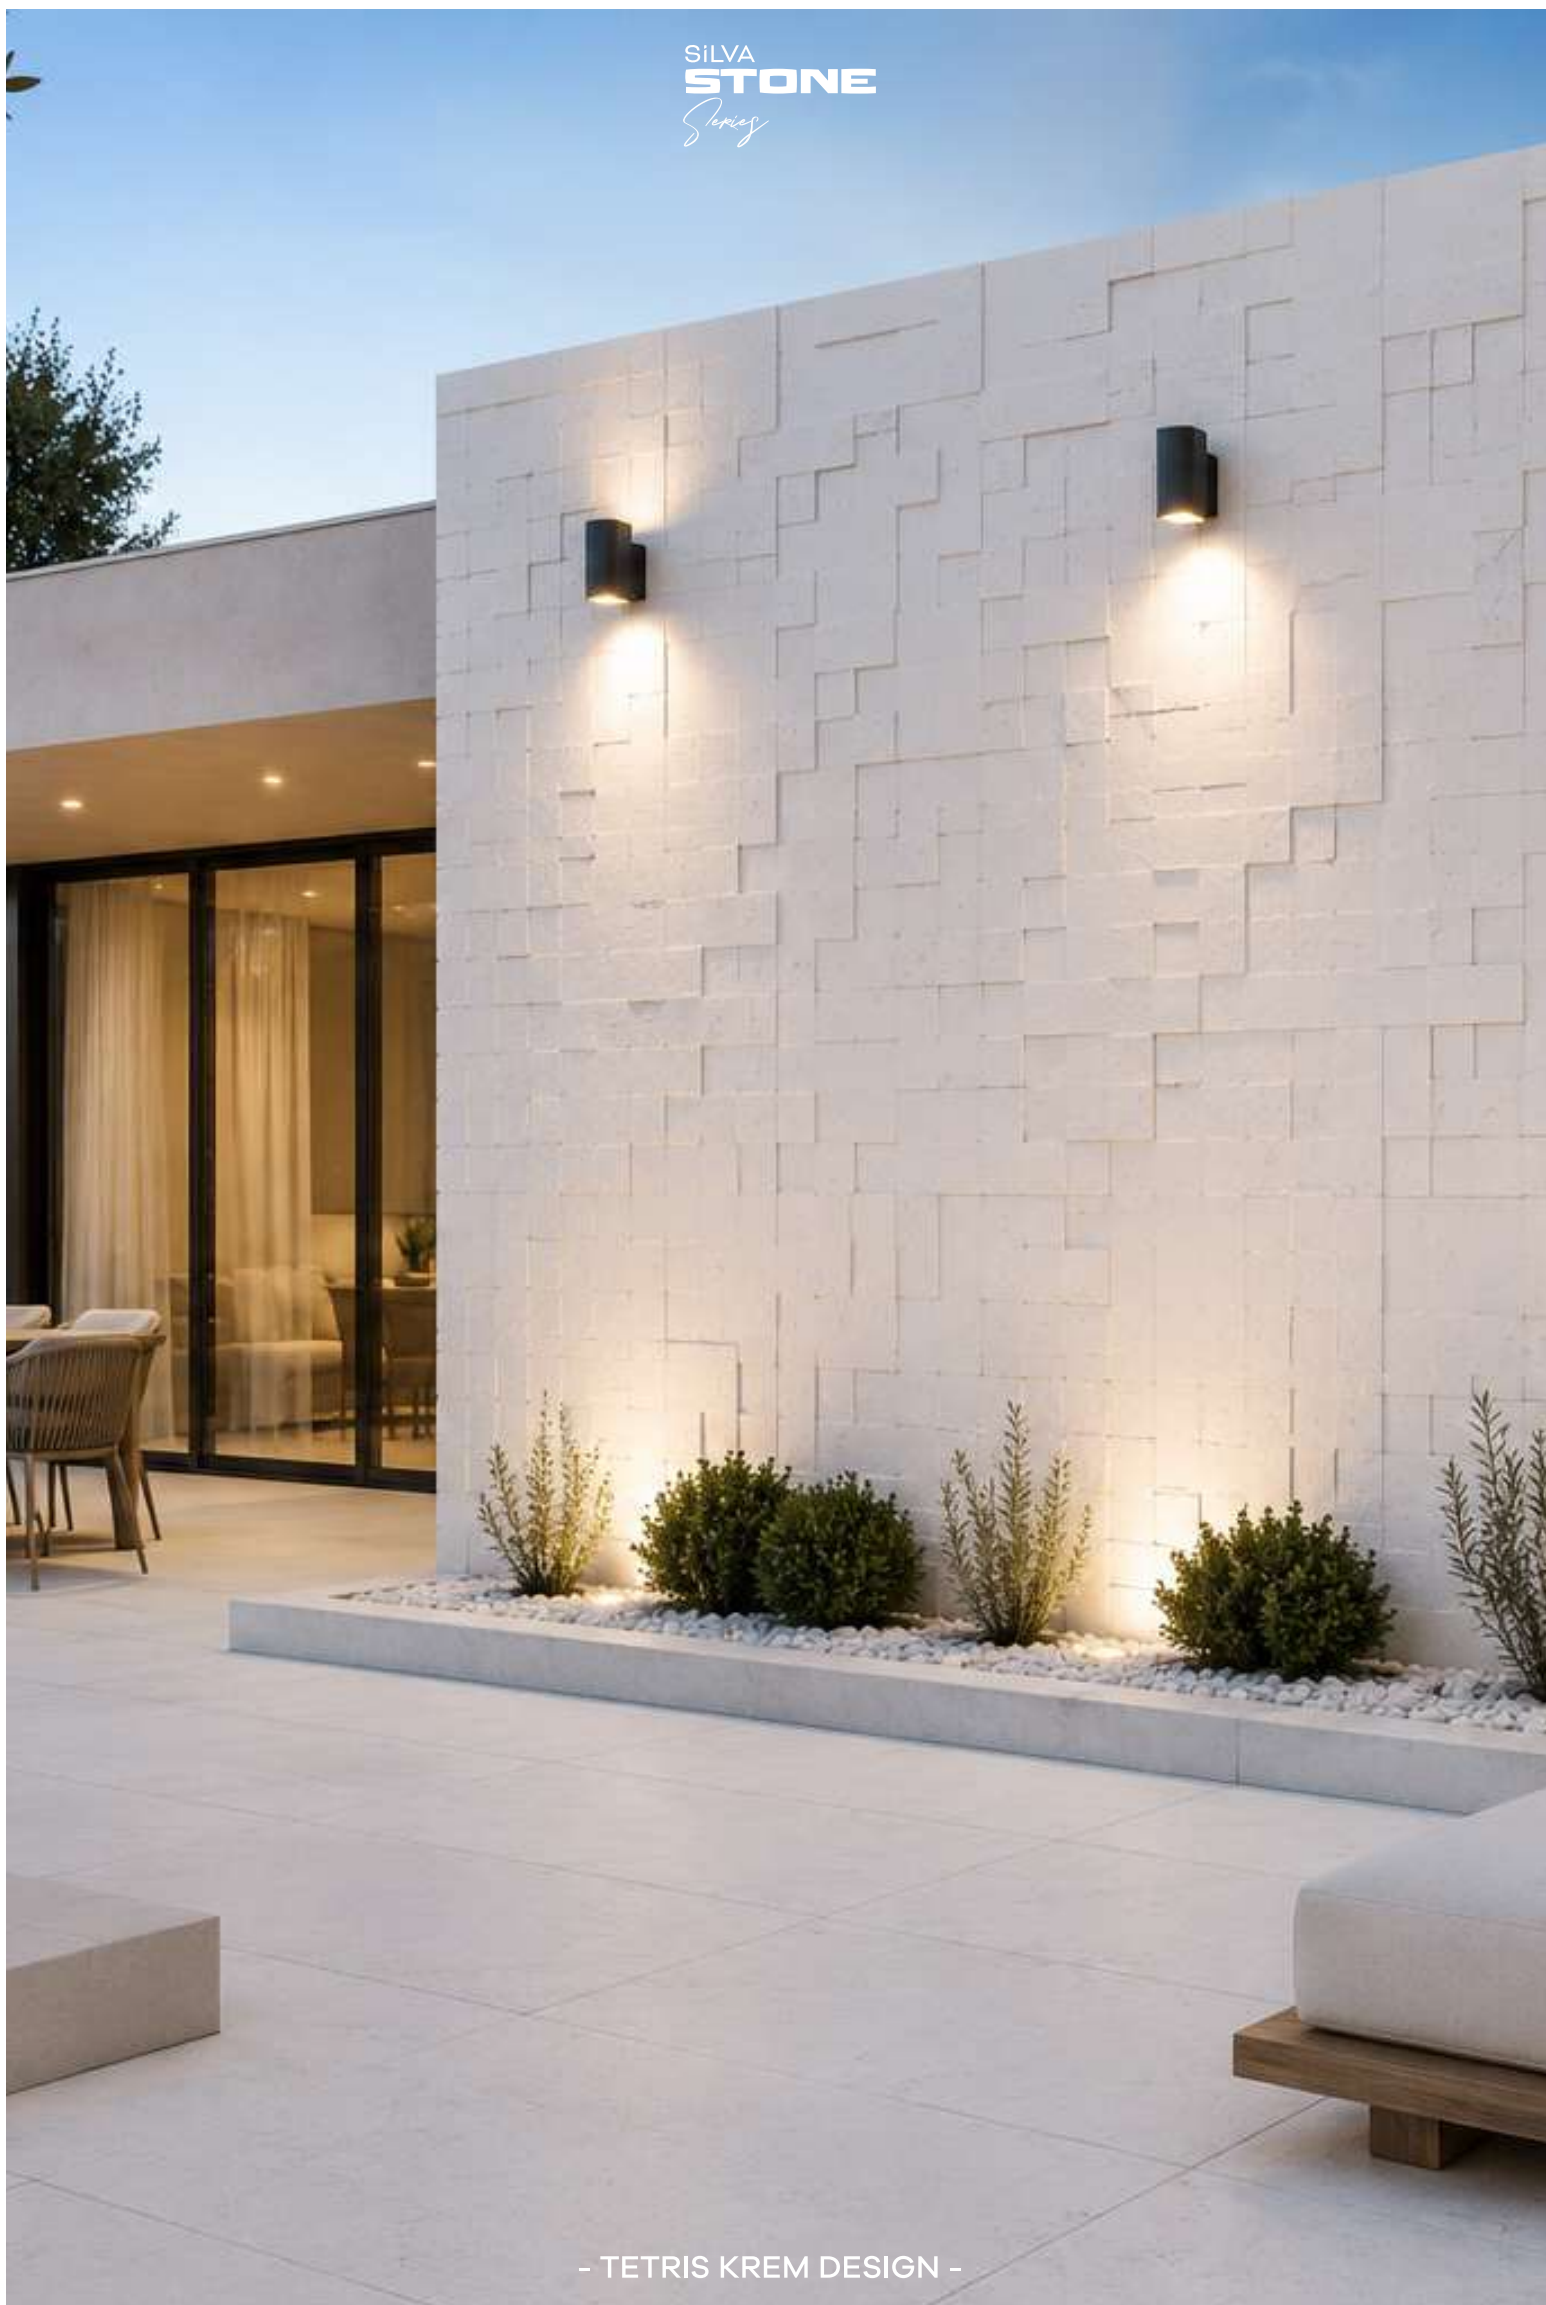

SILVA
STONE
Series

- TETRIS KREM DESIGN -