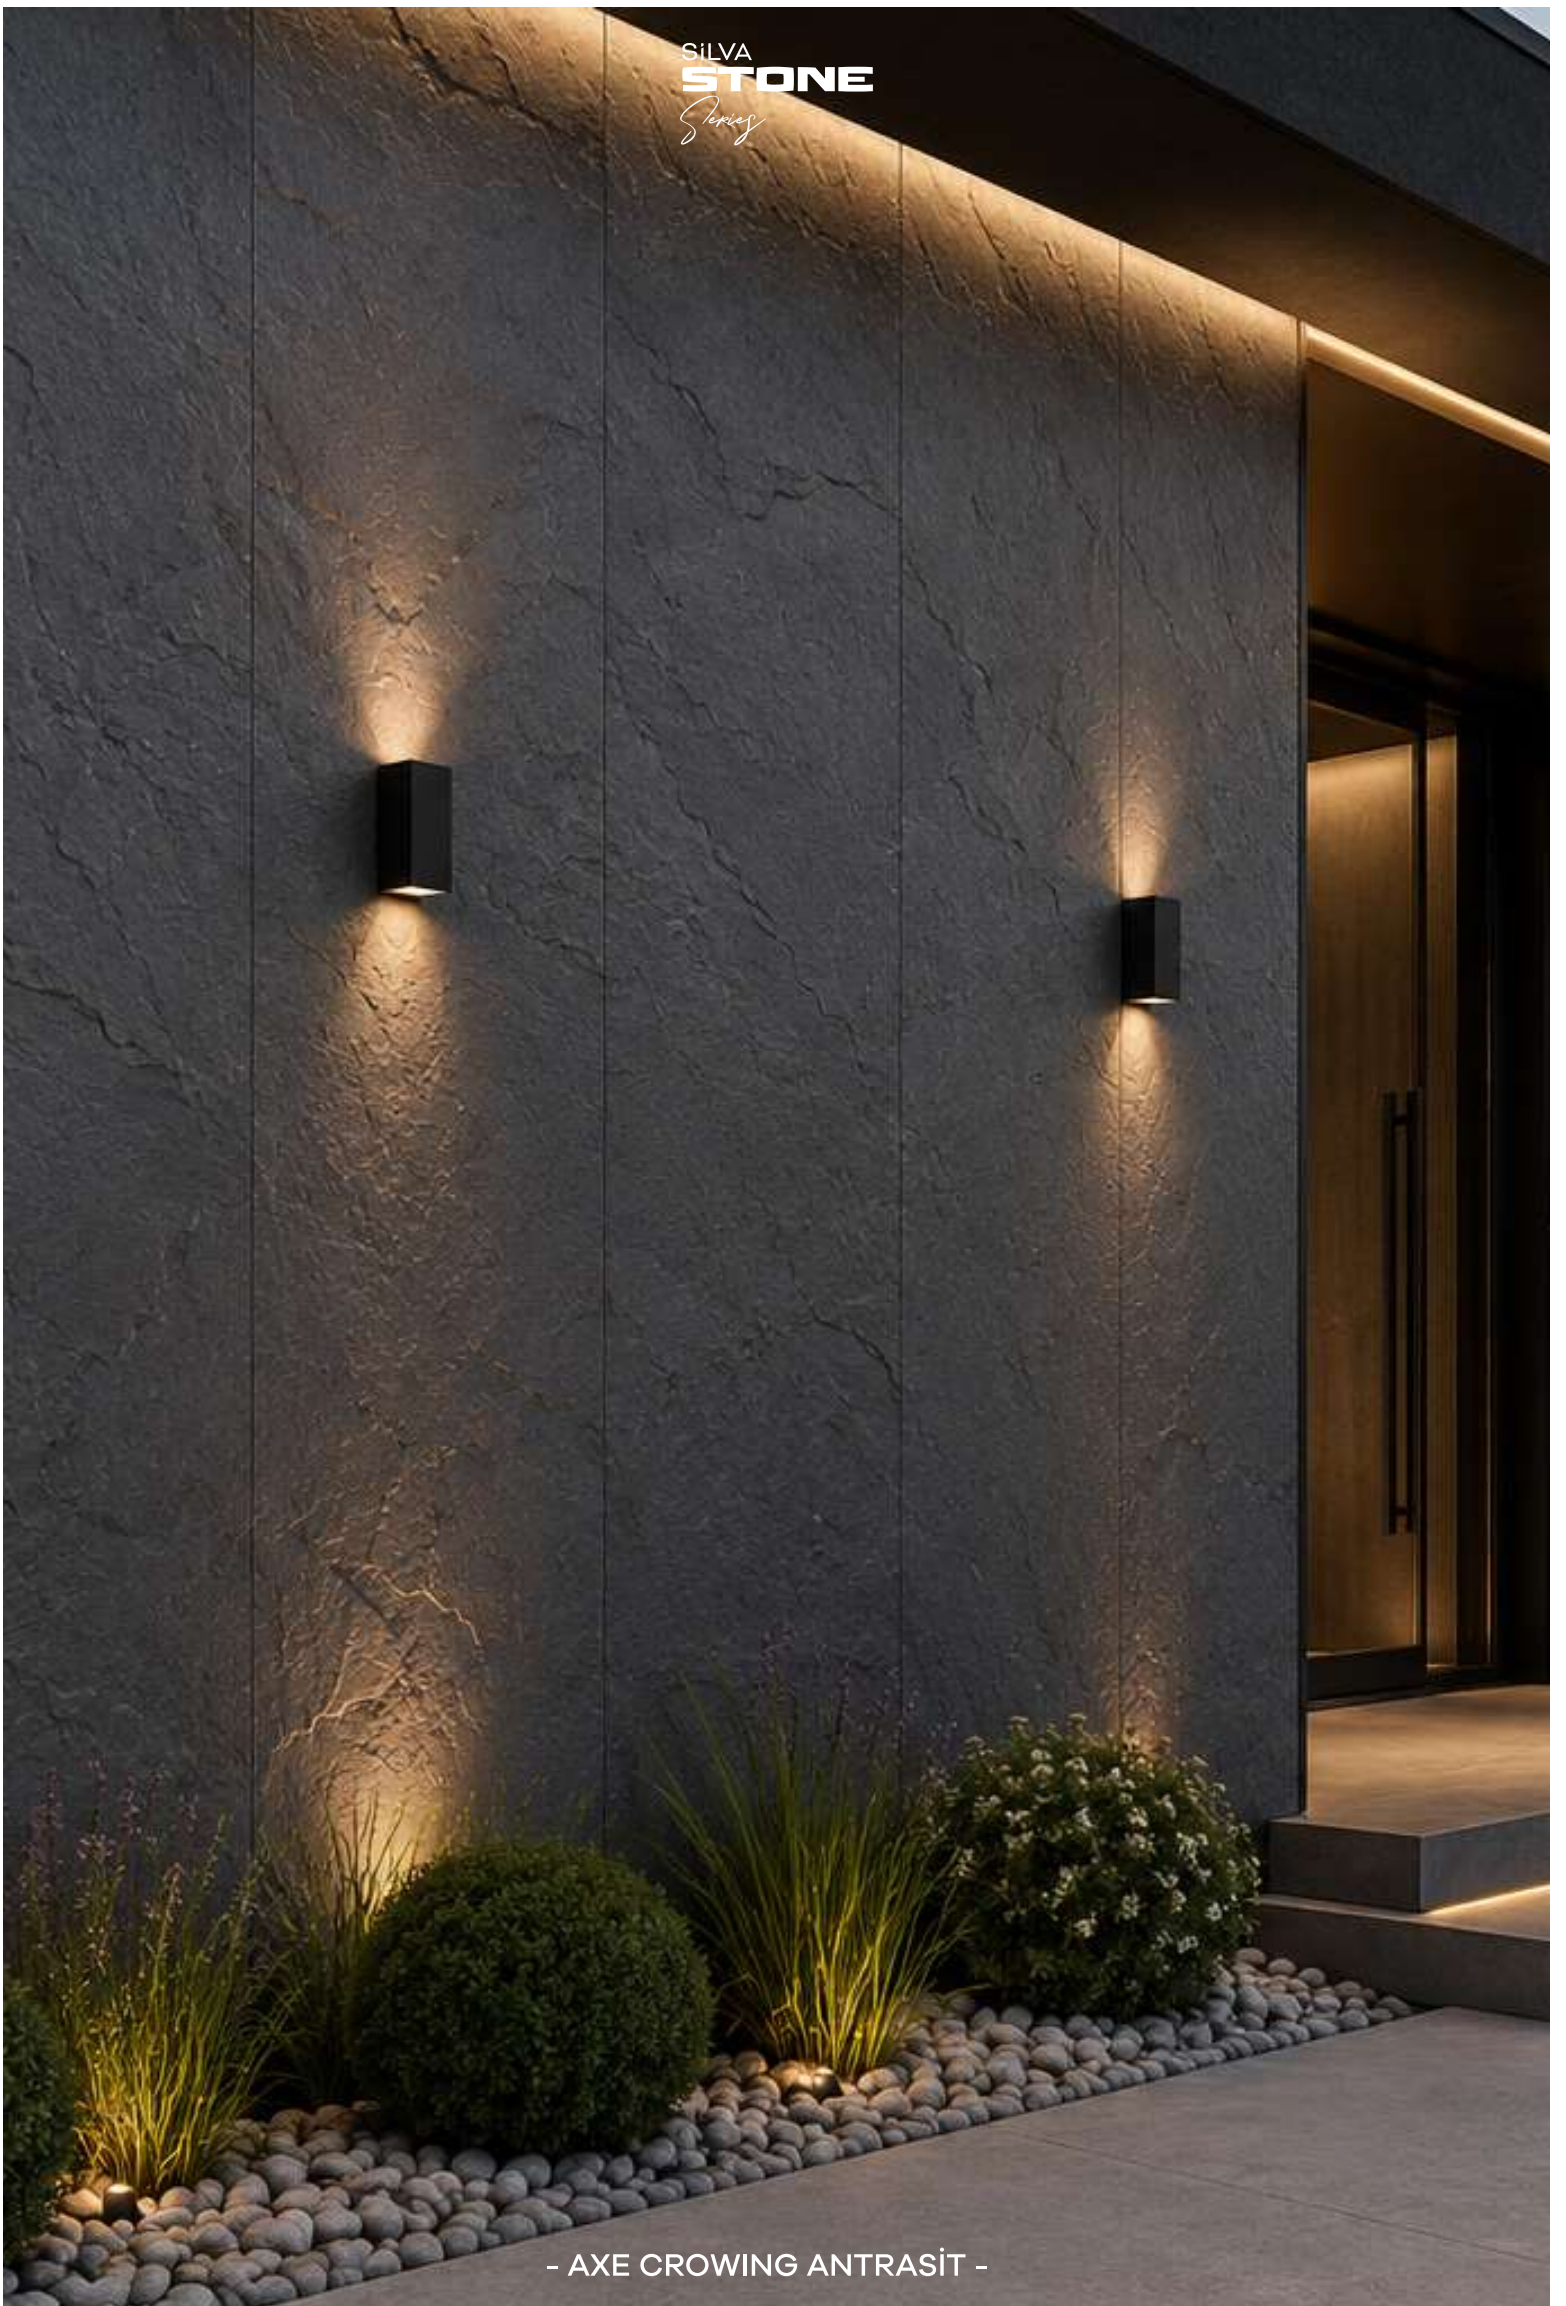

SILVA
STONE
Series

- AXE CROWING ANTRASİT -