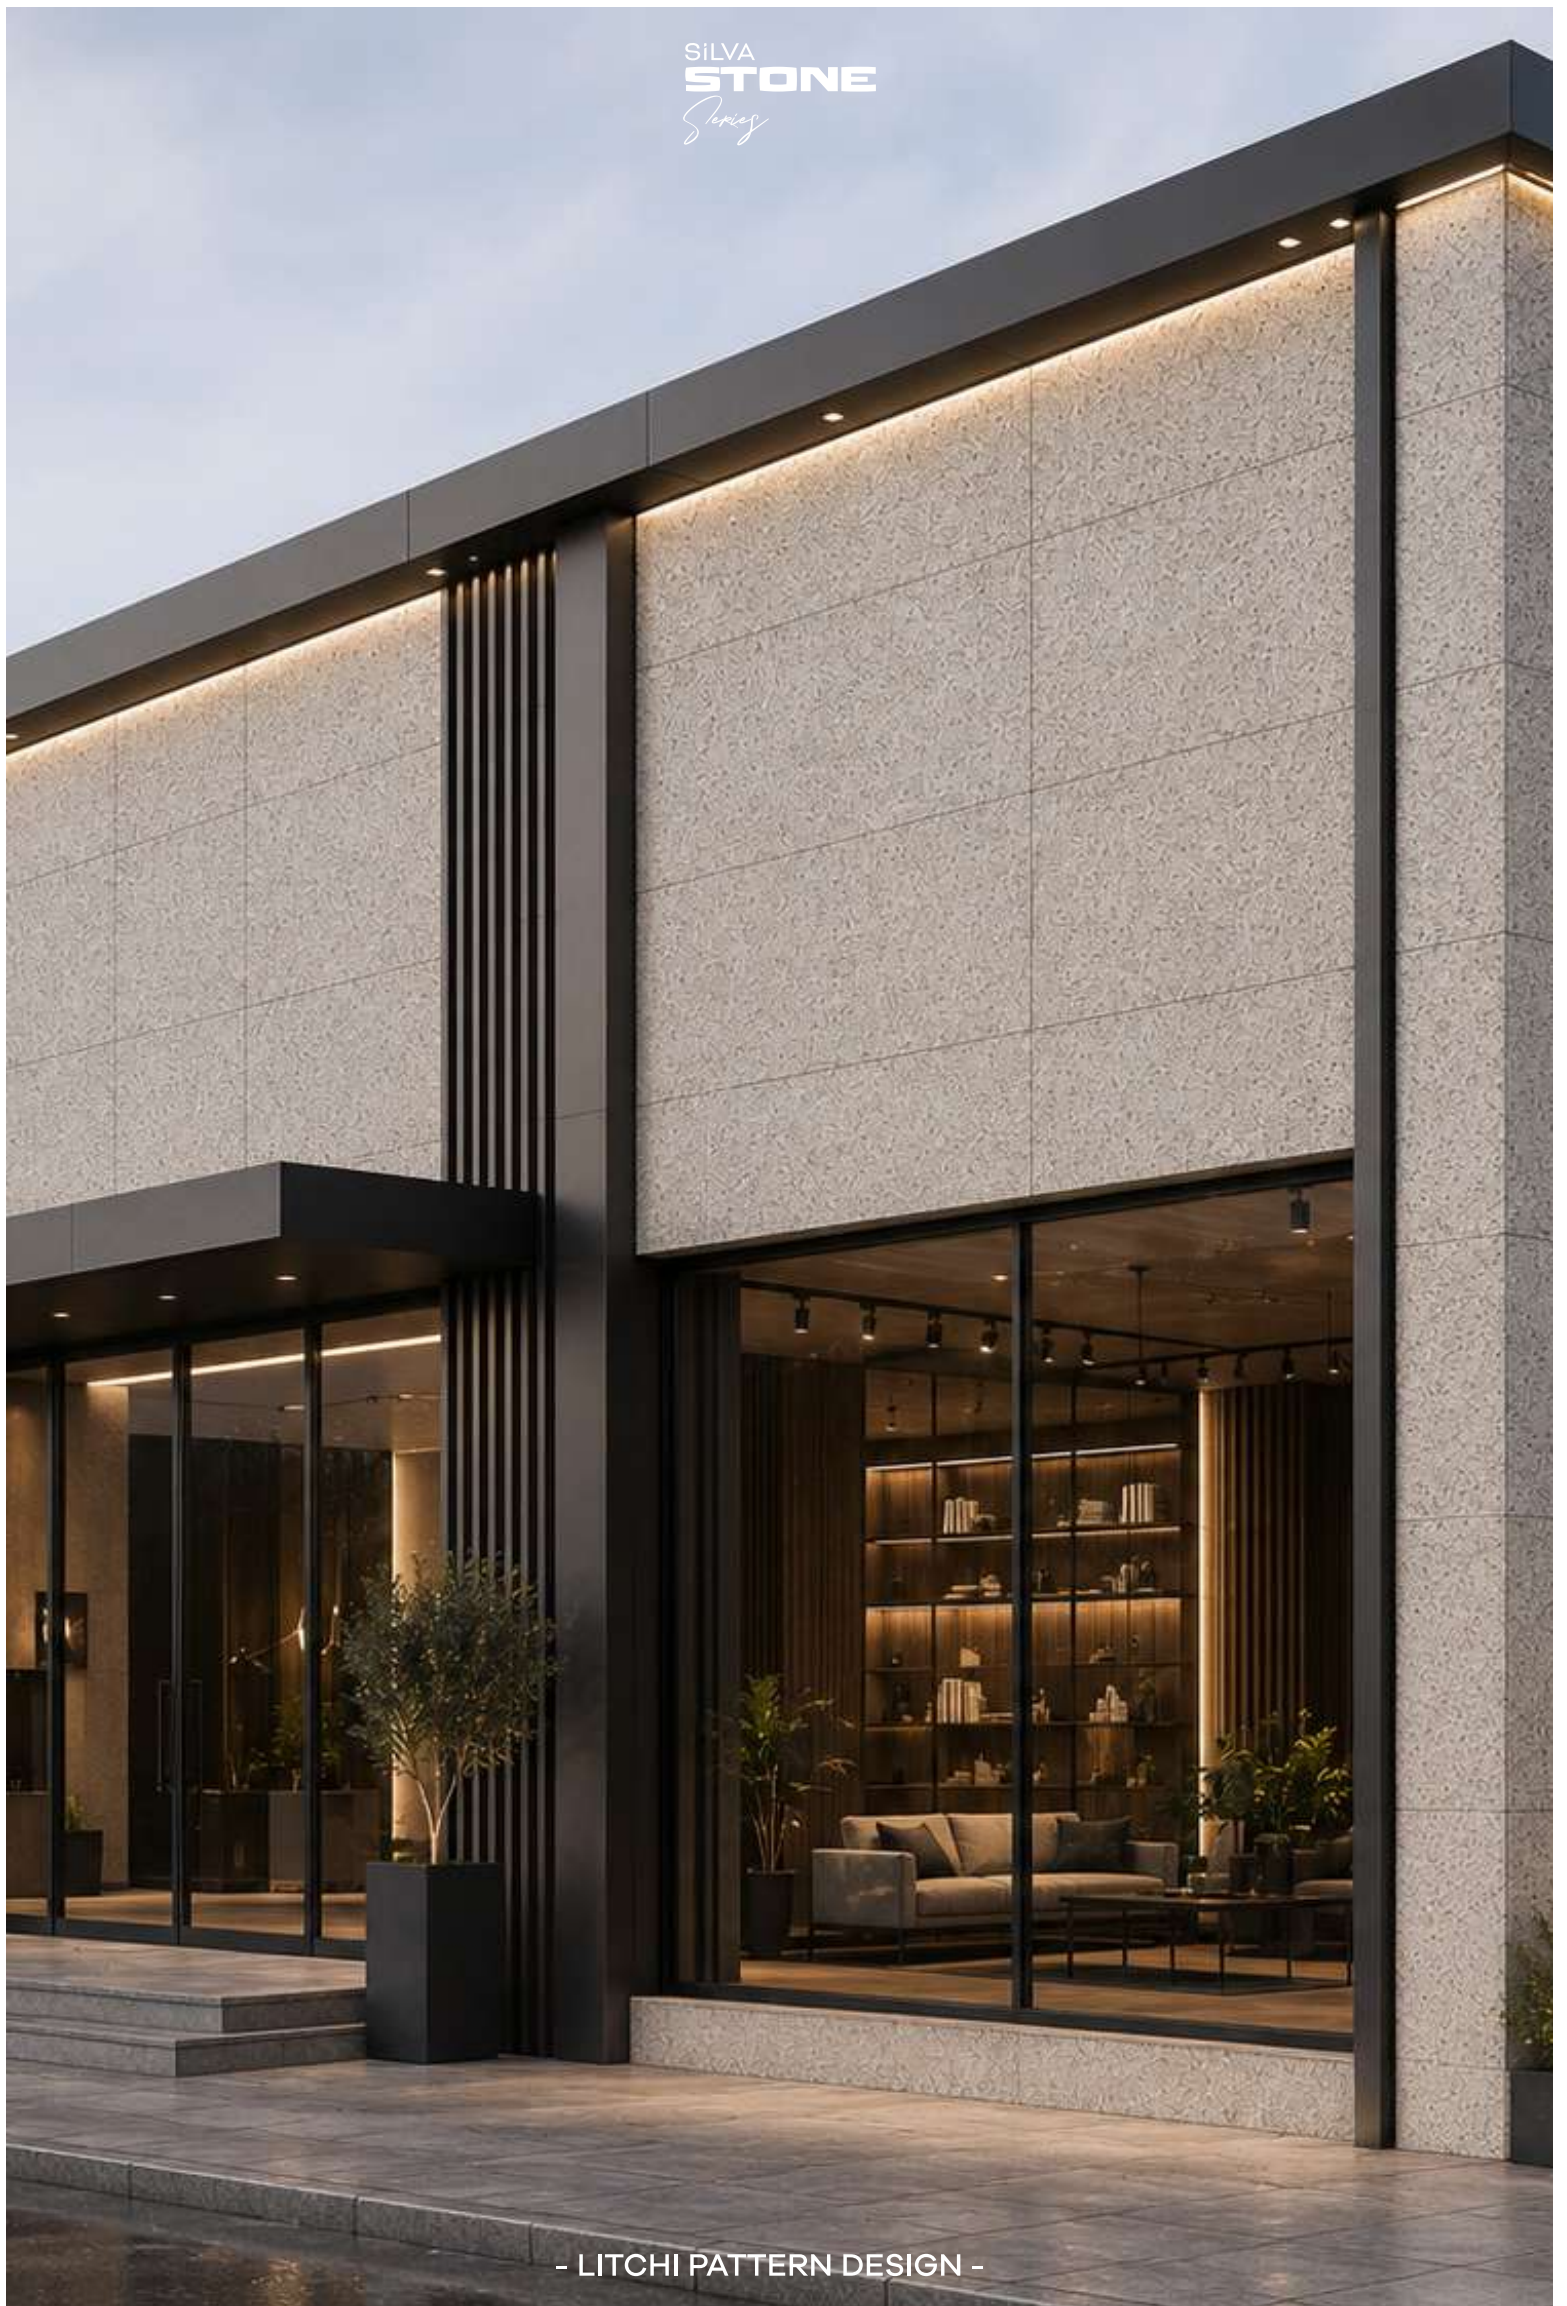

SILVA
STONE
Series

- LITCHI PATTERN DESIGN -