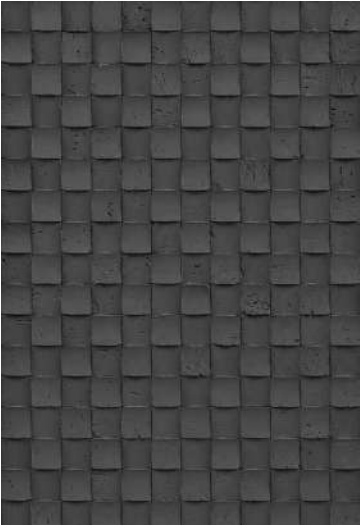

STONEART Wall Panels COLLECTION

MOSAIC ANTRASİT